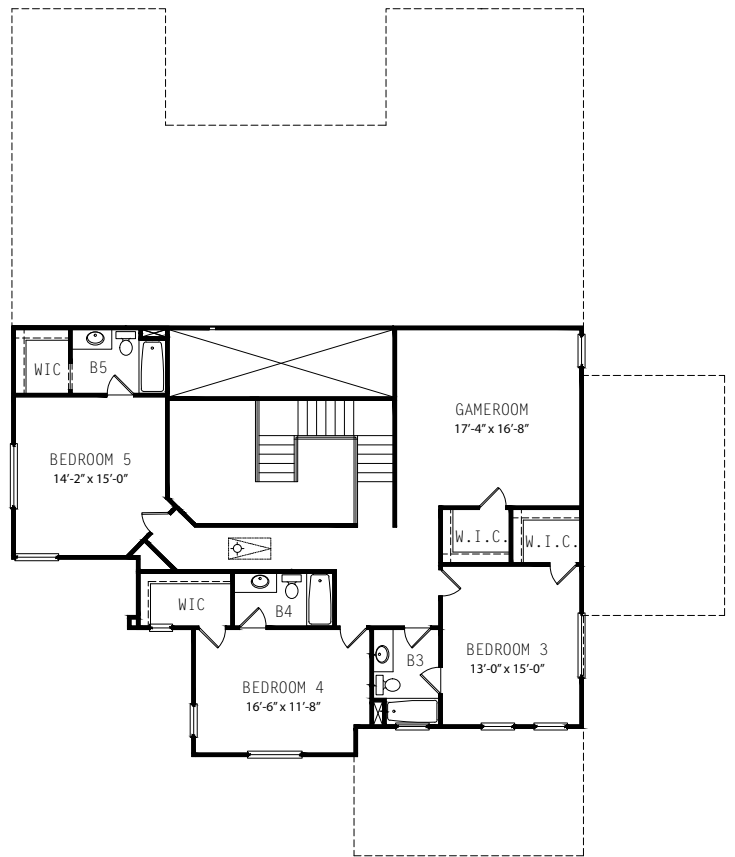

23826 CARINA CANYON

4,467 Square Feet

First Floor Plan

Second Floor Plan

[Japhet Builders.com](http://JaphetBuilders.com)

[#AskTheJaphets](https://twitter.com/AskTheJaphets)

Plans, prices and specification are subject to change without notice.
All square footages are approximate and vary per elevation.
Illustration is an artist's rendering.

3803 Glenellen
San Antonio, TX 78257

JAPHET

BUILDERS

23826 CARINA CANYON

4,467 Square Feet

Front Elevation

Japhet Builders.com

Plans, prices and specification are subject to change without notice.
All square footages are approximate and vary per elevation.
Illustration is an artist's rendering.