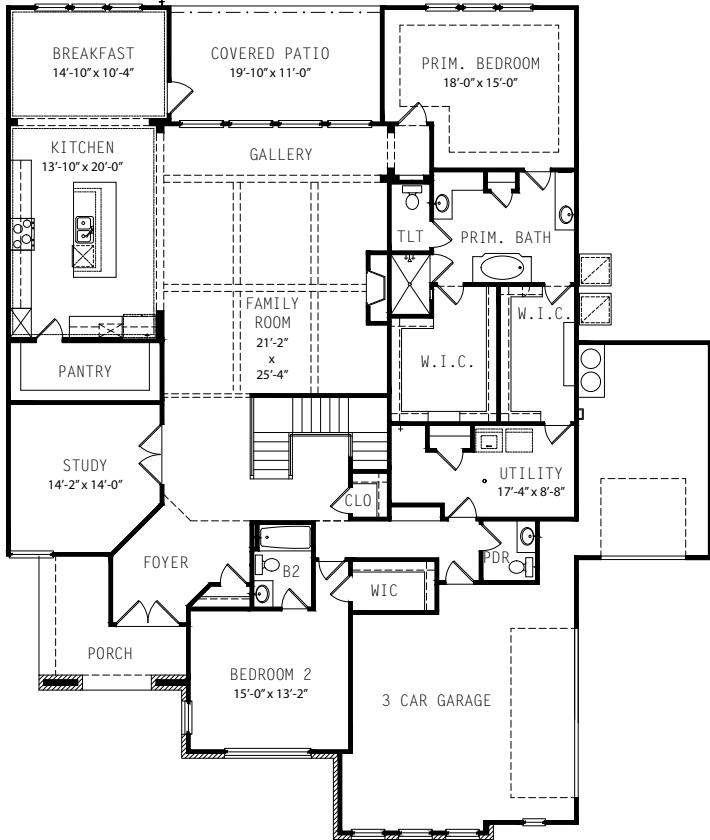

23826 CARINA CANYON

4,467 Square Feet

First Floor Plan

Second Floor Plan

[Japhet Builders.com](http://JaphetBuilders.com)

[#AskTheJaphets](https://twitter.com/AskTheJaphets)

Plans, prices and specification are subject to change without notice.
All square footages are approximate and vary per elevation.
Illustration is an artist's rendering.

3803 Glenellen
San Antonio, TX 78257

JAPHET

BUILDERS

23826 CARINA CANYON

4,467 Square Feet

Front Elevation

Japhet Builders.com

Plans, prices and specification are subject to change without notice.
All square footages are approximate and vary per elevation.
Illustration is an artist's rendering.