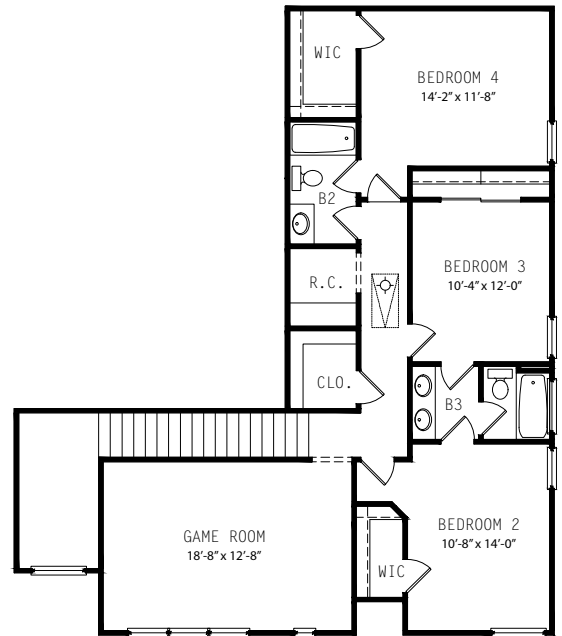

JAPHET

BUILDERS

1722 Small Creek
3,144 Square Feet

First Floor Plan

Second Floor Plan

Japhet Builders.com

Plans, prices and specification are subject to change without notice.
All square footages are approximate and vary per elevation.
Illustration is an artist's rendering.

#AskTheJaphets

3803 Glenellen
San Antonio, TX 78257

JAPHET

BUILDERS

1722 Small Creek
3,144 Square Feet

Front Elevation

Japhet Builders.com

Plans, prices and specification are subject to change without notice.
All square footages are approximate and vary per elevation.
Illustration is an artist's rendering.