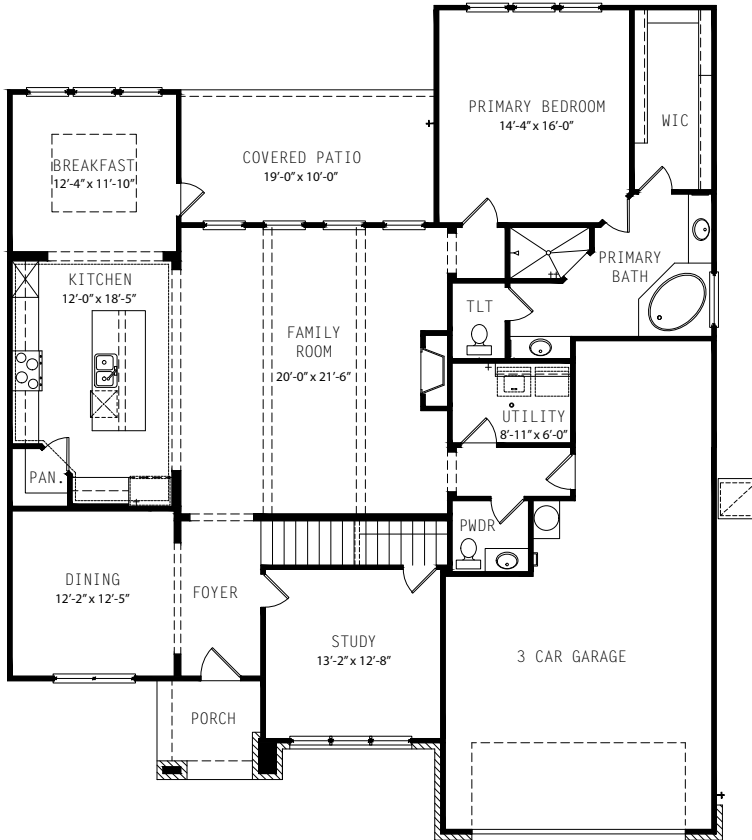

JAPHET

BUILDERS

1722 Small Creek
3,144 Square Feet

First Floor Plan

Second Floor Plan

Japhet Builders.com

Plans, prices and specification are subject to change without notice.
All square footages are approximate and vary per elevation.
Illustration is an artist's rendering.

#AskTheJaphets

3803 Glenellen
San Antonio, TX 78257

JAPHET

BUILDERS

1722 Small Creek
3,144 Square Feet

Front Elevation

Japhet Builders.com

Plans, prices and specification are subject to change without notice.
All square footages are approximate and vary per elevation.
Illustration is an artist's rendering.